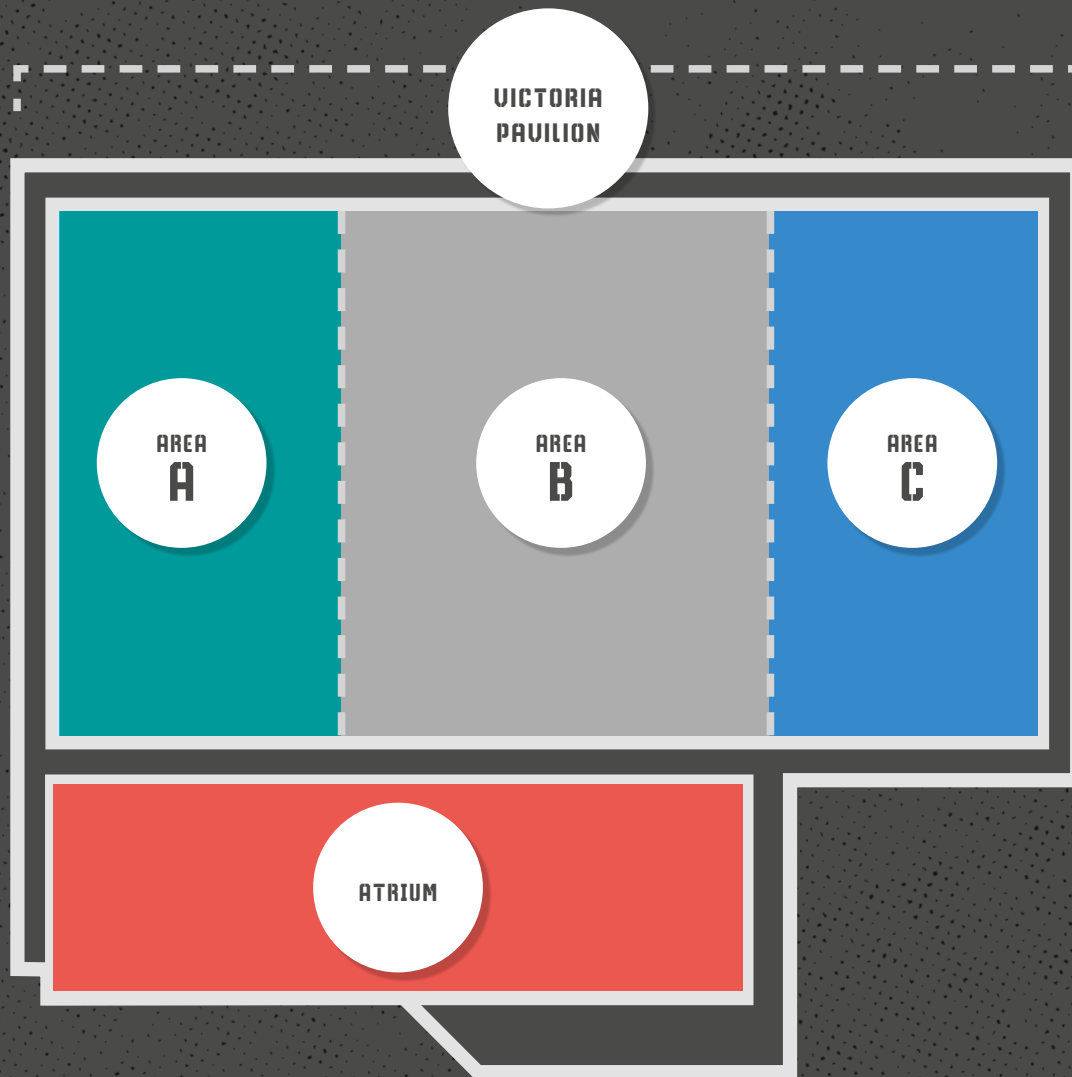

VICTORIA PAVILION
MELBOURNE SHOWGROUNDS

BRING YOUR VISION TO LIFE

CREATE. DELIVER. EXPERIENCE.

LIVE IT LARGE

Capturing 1,920sqm of wide open space free from obstructive pillars, the rectangular shape of Victoria Pavilion complements an incredibly flexible floor plan with a variety of stage locations. With multiple entry points, you have full control of how you would like your event to flow from start to finish – the opportunities are endless. The gala of gala spaces, fitted with all the bells and whistles you would expect from a brand new venue. There is nothing else this sleek and this dynamic, available in Melbourne.

VICTORIA PAVILION
MELBOURNE SHOWGROUNDS

VICTORIA PAVILION CAPACITY

BREAK IT DOWN - THE SPACES

Victoria Pavilion can be divided into three distinct spaces, all available individually or in combination to provide flexibility for events of any type and size. Separated by a custom designed draping system, the divisible spaces provide you with the flexibility every modern event needs. Equipped with individual entry points, you're spoilt for choice.

AREA A

The smallest of the three, this space can be combined with the Atrium to provide a VIP area or an additional arrival and registration space.

AREA B

Commanding the largest footprint of the three, combine spaces A+B for banquet events with up to 800 guests. In isolation, the space offers its own entry from the Atrium and is the perfect option for your conference plenary, with two breakout areas on either side.

AREA C

A key feature of this space is the undercover link, which joins Victoria Pavilion to an exhibition pavilion boasting 10,000sqm, offering ease of access for large scale exhibitions straight through to your event. Alternatively, when divided, area C becomes the perfect green room or speakers' preparation room.